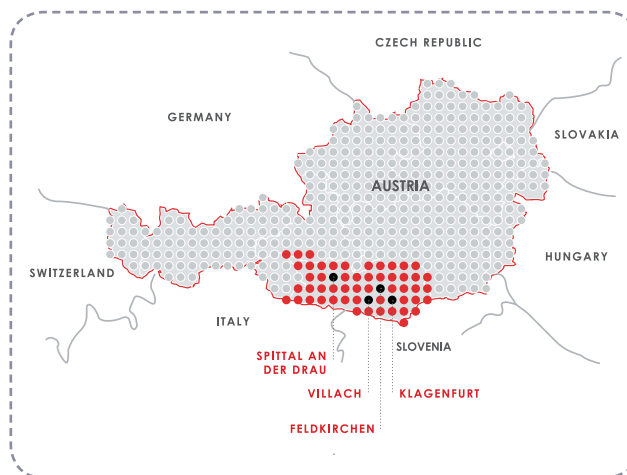

APPLYING FOR TEACHING OR STAFF EXCHANGE

3 STEPS TO THE EXCHANGE PROGRAM

step 1

Make sure your university has signed a contract with CUAS in the area of teaching or staff mobility. Contact your international office in order to get more information about the exchange program.

step 2

Send your CV and a short information about your areas of interest and the departments you would like to visit as well as possible dates of your arrival at CUAS to international@cuas.at

step 3

As soon as you get the final date from CUAS please confirm your arrival date.

DEADLINES

There are no deadlines for teaching and staff exchange. However please note that the most suitable time to visit us would be between November and June.

CAMPUSES

CAMPUS SPITTAL

Villacher Straße 1, 9800 Spittal

CAMPUS FELDKIRCHEN

Hauptplatz 12, 9560 Feldkirchen

CAMPUS VILLACH

Europastraße 4, 9524 Villach

CAMPUS KLAGENFURT

Primoschgasse 8-10, 9020 Klagenfurt
St. Weiterstraße 47, 9020 Klagenfurt

HOUSING

CUAS International Relations Office can recommend some hotels or private accommodation situated near the CUAS campus. Please contact the International Relations Office for further assistance.

HOW TO REACH US

AIR

To get to Carinthia by air it is best to fly into Klagenfurt (good connections from Vienna and Germany). Alternatively after flying into Salzburg there are good train connections to Carinthia. The Alpen-Adria Airport Klagenfurt is situated approximately 4 km from the city centre of Klagenfurt. The train station „Annabichl“ is about 700m away from the airport. From there you can take a train to Villach and Spittal or to the main train station in Klagenfurt.

RAIL

Austria's national rail network is very well developed. All our campuses are reachable by rail, for example from Vienna or Munich. More details can be found on www.oebb.at. The tickets are available at ticket machines or ticket offices at the station.

BUS

Bus connections between towns are usually not as good as train connections. In some cases however – ie between Villach and Feldkirchen – using buses might be an option. The bus stations are located near the main train stations. In order to reach the CUAS campus in Villach it is recommended to take the bus number 3 from the main train station in Villach to the bus stop „Sankt Magdalen“. The other CUAS campuses are situated within a 10 minutes walking distance from the local main train stations.

CAR

Klagenfurt is situated at the traffic junction of the southern route A2 (Vienna–Rome) and the Tauern axis (direction Germany, Switzerland and Slovenia). Spittal an der Drau lies on the A10 motorway between Salzburg and Villach. For Feldkirchen, take Route 94 from Villach or Route 95 from Klagenfurt.